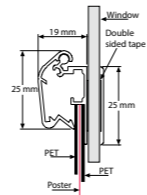

Type:	Raam
Profiel:	25 mm
Materiaal:	Aluminium
Kleur:	Zilver
Inclusief:	Dubbelzijdige plakstrips

Maatwerk kliklijsten

Buiten het reguliere assortiment heeft Unicorn Displays veel meer te bieden. Zo kunnen wij kliklijsten in ieder gewenst formaat en (RAL) kleur voor u produceren en leveren. Daarnaast heeft u nog de mogelijkheid om uw eigen profiel te kiezen. Ook de verpakking laten wij niet buiten beschouwing; mocht u wensen het logo of andere merkuitingen van uw organisatie op de verpakking te hebben, dan realiseren wij dat graag voor u.

Custom made snap frames

Besides the more regular snap frames, Unicorn Displays can offer a lot more. You are able to choose any size and (RAL) color. In addition, you are able to choose your own profile. If you want to display a logo or any kind of brand identity on the package we can provide this too.