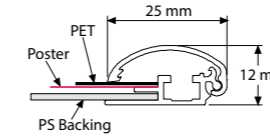

Type:	Hufferproof
Profiel:	25 mm
Materiaal:	Aluminium
Kleur:	Zilver
Uitvoering:	Verstekhoek

Kliklijsten Toonbank

Snap Frames Counter

UCA255N2	
Art-nr.	Afmetingen
UCA255N2A4	A4 (21x29,7cm)
UCA255N2A3	A3 (29,7x42cm)