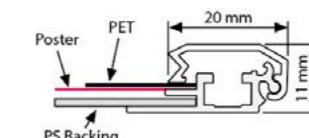

Profiel:	20 mm
Materiaal:	Aluminium
Kleur:	Zilver
Uitvoering:	Verstekhoek

Als enige in Nederland levert Unicorn Displays kliklijsten in de maten 30 x 40 cm, 40 x 60 cm en 60 x 80 cm standaard uit voorraad. Deze multifunctionele kliklijsten zijn een praktisch alternatief voor wissellijsten met glas en kunnen zowel in landscape als portrait opgehangen worden.

De kliklijsten worden geleverd inclusief transparant mat folie om posters te beschermen. Voorzien van verborgen wandmontage-gaten en wordt geleverd inclusief schroeven en pluggen.

Unicorn Displays is the only supplier of snap frames in the Netherlands with the sizes 30 x 40 cm, 40 x 60 cm and 60 x 80 cm in stock. These can be used as portrait and landscape. The snap frames are included with a transparent mat sheet. And have Wall mounting holes with screws and plugs.