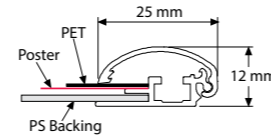

Type:	Waterdicht
Profiel:	25 mm
Materiaal:	Aluminium
Kleur:	Zilver
Uitvoering:	Verstekhoek