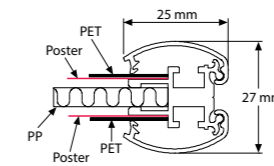

Type:	Dubbelzijdig
Profiel:	25 mm
Materiaal:	Aluminium
Kleur:	Zilver
Uitvoering:	Verstekhoek