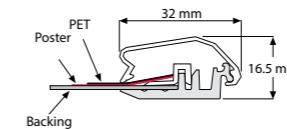

Profiel:	32 mm
Materiaal:	Aluminium
Kleur:	Zilver
Uitvoering:	Verstekhoek