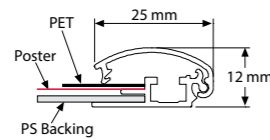

Profiel:	25 mm
Materiaal:	Aluminium
Kleur:	Zwart
Uitvoering:	Verstekhoek