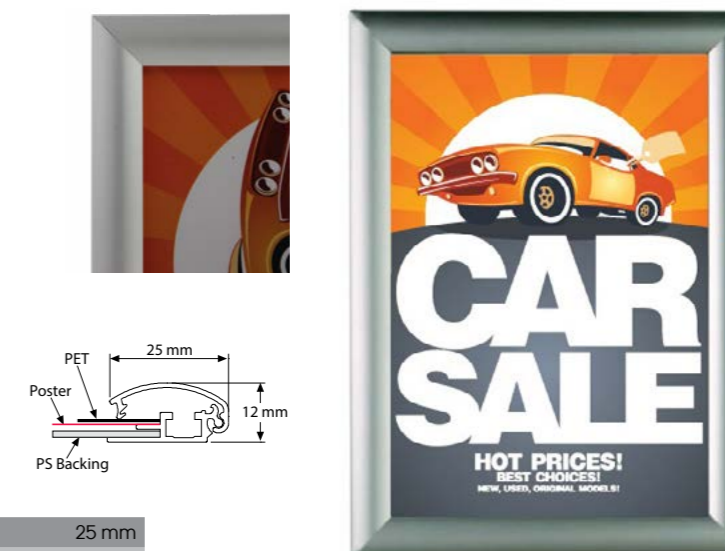

Profiel:	25 mm
Materiaal:	Aluminium
Kleur:	Zilver
Uitvoering:	Verstekhoek

Kliklijsten 15 mm Snap Frames 15 mm

UCN155	
Art-nr.	Afmetingen
UCN155N0A5	A5 (14,8x21cm)
UCN155N0A4	A4 (21x29,7cm)
UCN155N0A3	A3 (29,7x42cm)
UCN155N0A2	A2 (42x59,4cm)
UCN155N0A1	A1 (59,4x84,1cm)
UCN155N0B2	B2 (50x70cm)
UCN155N0B1	B1 (70x100cm)

Profiel:	15 mm
Materiaal:	Aluminium
Kleur:	Zilver
Uitvoering:	Verstekhoek

Kliklijsten 20 mm Snap Frames 20 mm

UCN205	
Art-nr.	Afmetingen
UCN205N0A5	A5 (14,8x21cm)
UCN205N0A4	A4 (21x29,7cm)
UCN205N0A3	A3 (29,7x42cm)
UCN205N0A2	A2 (42x59,4cm)
UCN205N0A1	A1 (59,4x84,1cm)
UCN205N0B2	B2 (50x70cm)
UCN205N0B1	B1 (70x100cm)

Profiel:	20 mm
Materiaal:	Aluminium
Kleur:	Zilver
Uitvoering:	Verstekhoek

Als enige in Nederland levert Unicorn Displays kliklijsten in de maten 30 x 40 cm, 40 x 60 cm en 60 x 80 cm standaard uit voorraad. Deze multifunctionele kliklijsten zijn een praktisch alternatief voor wissellijsten met glas en kunnen zowel in landscape als portrait opgehangen worden.

De kliklijsten worden geleverd inclusief transparant mat folie om posters te beschermen. Voorzien van verborgen wandmontage-gaten en wordt geleverd inclusief schroeven en pluggen.

Unicorn Displays is the only supplier of snap frames in the Netherlands with the sizes 30 x 40 cm, 40 x 60 cm and 60 x 80 cm in stock. These can be used as portrait and landscape. The snap frames are included with a transparent mat sheet. And have Wall mounting holes with screws and plugs.